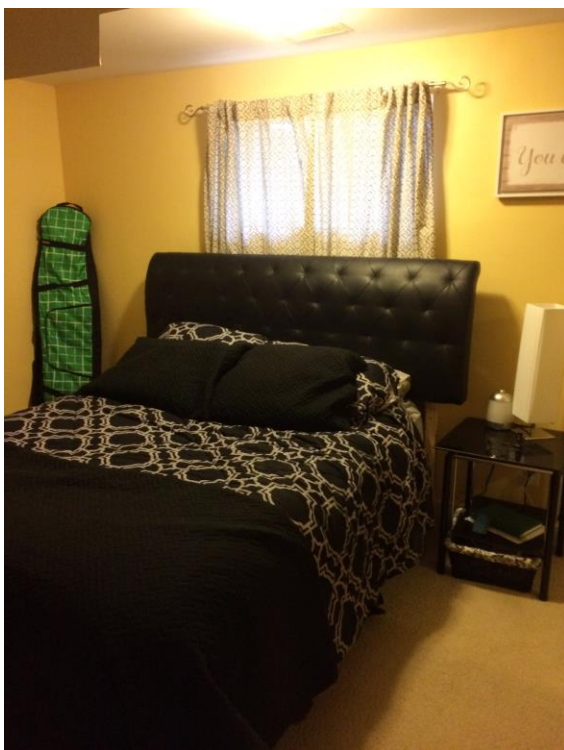

janeldykstra@hotmail.com Janel 250-878-0249